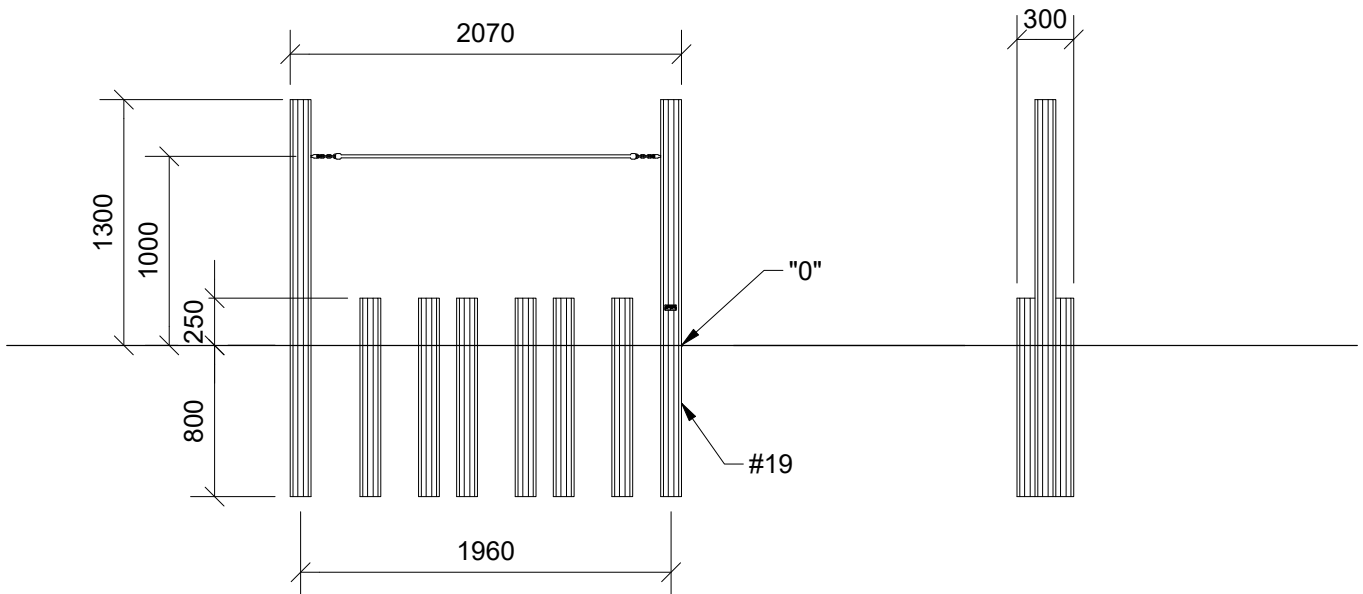

2

4h

15 m²

4,9 x 3 x 1,3 m

~94 kg

0,304 m³

Ø11 x 210 cm

18,6 kg