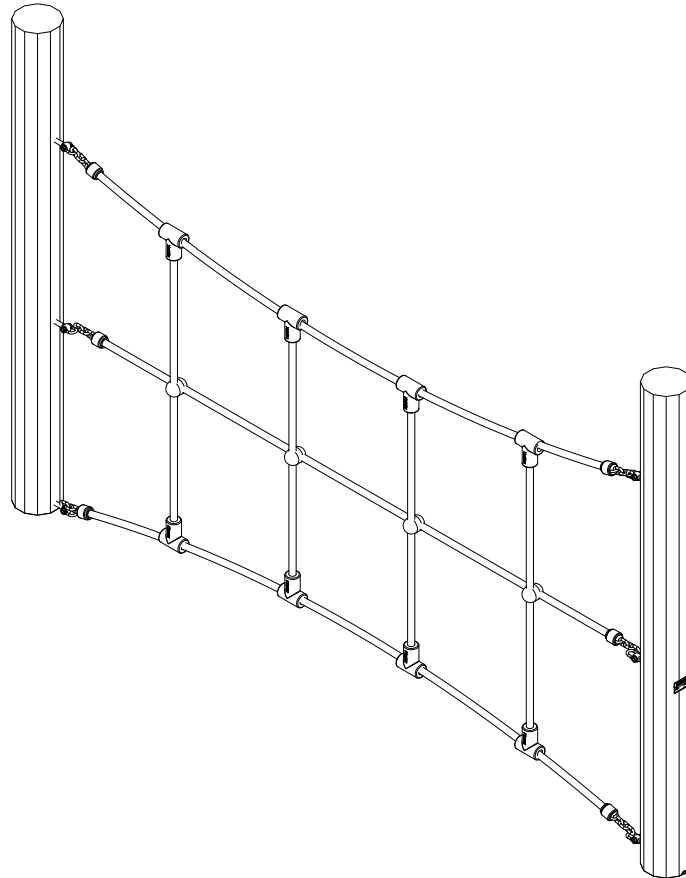

N3119U
N3119

1/5